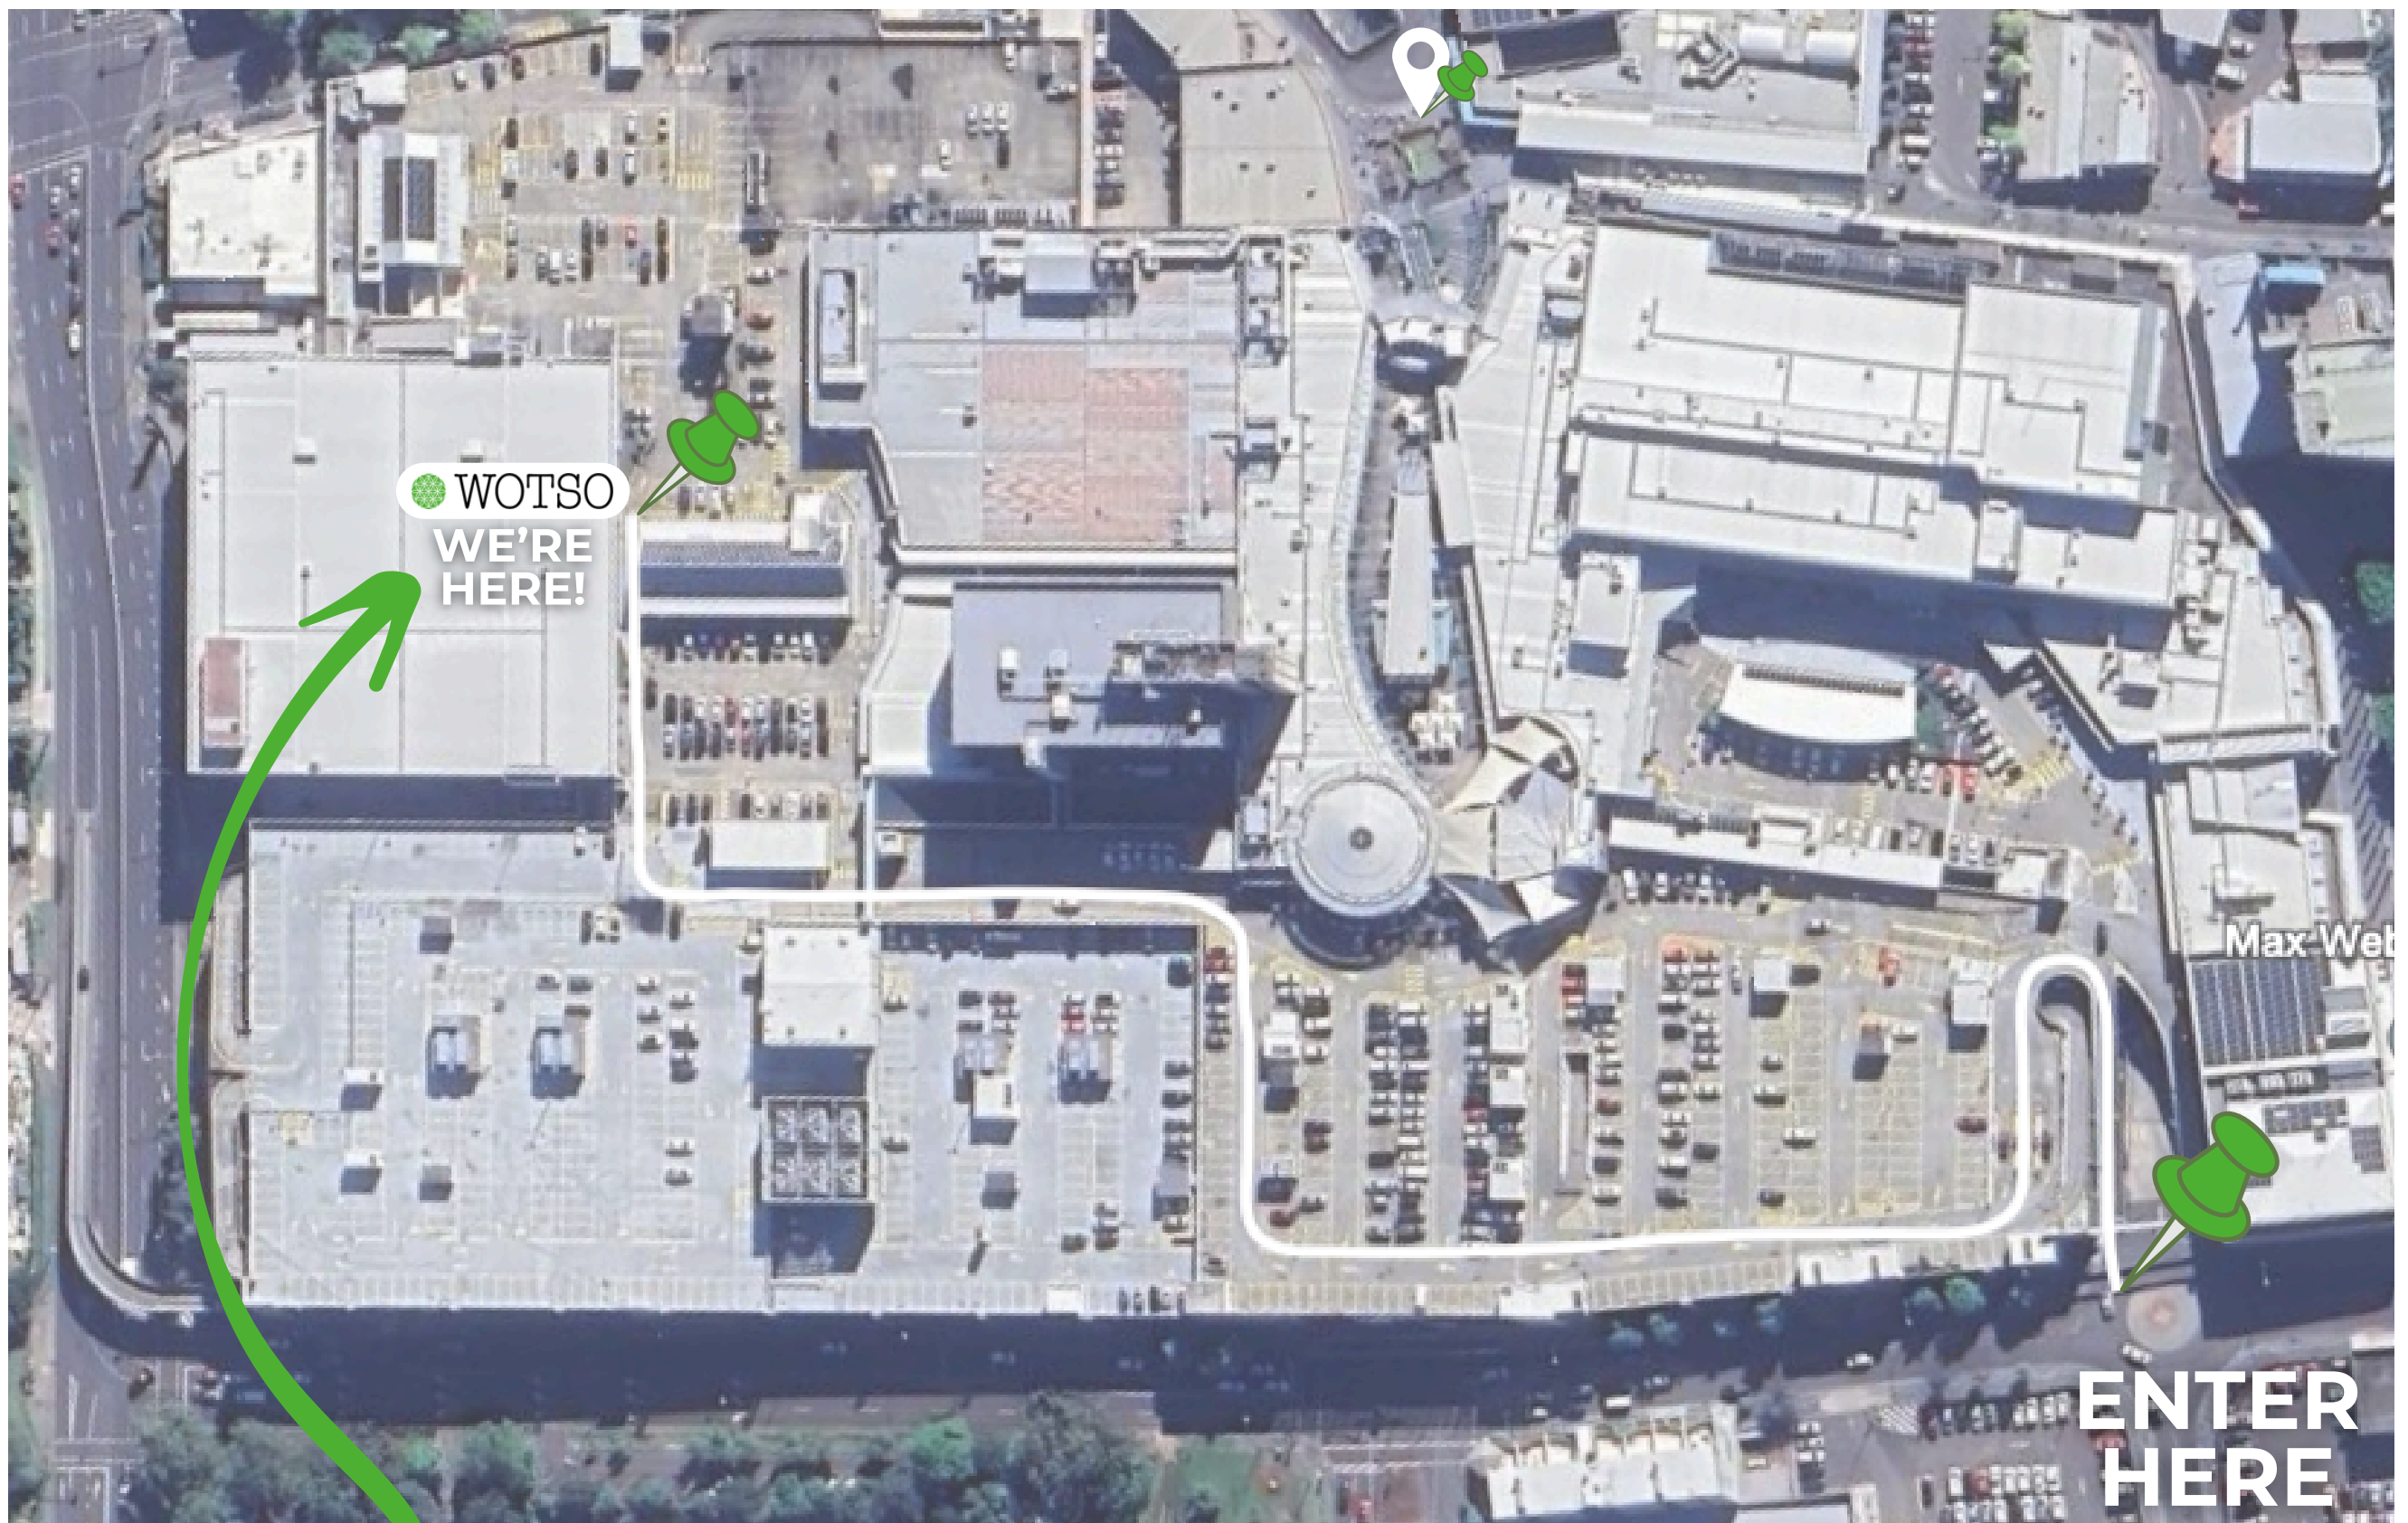

WOTSO

— WORK LOCAL —

WHERE IS **WOTSO** BLACKTOWN?

HOW TO FIND US - DRIVING IN

- We're on the L4 rooftop of Westpoint Shopping Centre
- If driving in, enter via ramp off *Alpha Street* Roundabout (opposite Kmart)
- Follow signs towards 'WOTSO' and/or 'Medical Centre' and 'Gym' to find us easily!

HOW TO FIND US - PUBLIC TRANSPORT

- We're a 5 minute walk from Blacktown Train and Bus Station!
- Follow Patrick Street and head into Westpoint Shopping Centre
- Head to Level 4 and follow signs to 'WOTSO'

PARKING INFORMATION

Westpoint provides 3 hours free customer parking. We have plenty of parking nearby the storefront. If you're working here for the day, you can validate your parking with the concierge for $6/day!

RIDESHARE INFORMATION

Nearest pick up/drop off point is outside Chemist Warehouse on Patrick Street (Level 2).

**Westpoint Shopping Centre,
17 Patrick St, Blacktown NSW 2148**

call **02 8035 2252** or email us at **blacktown@wotso.com**