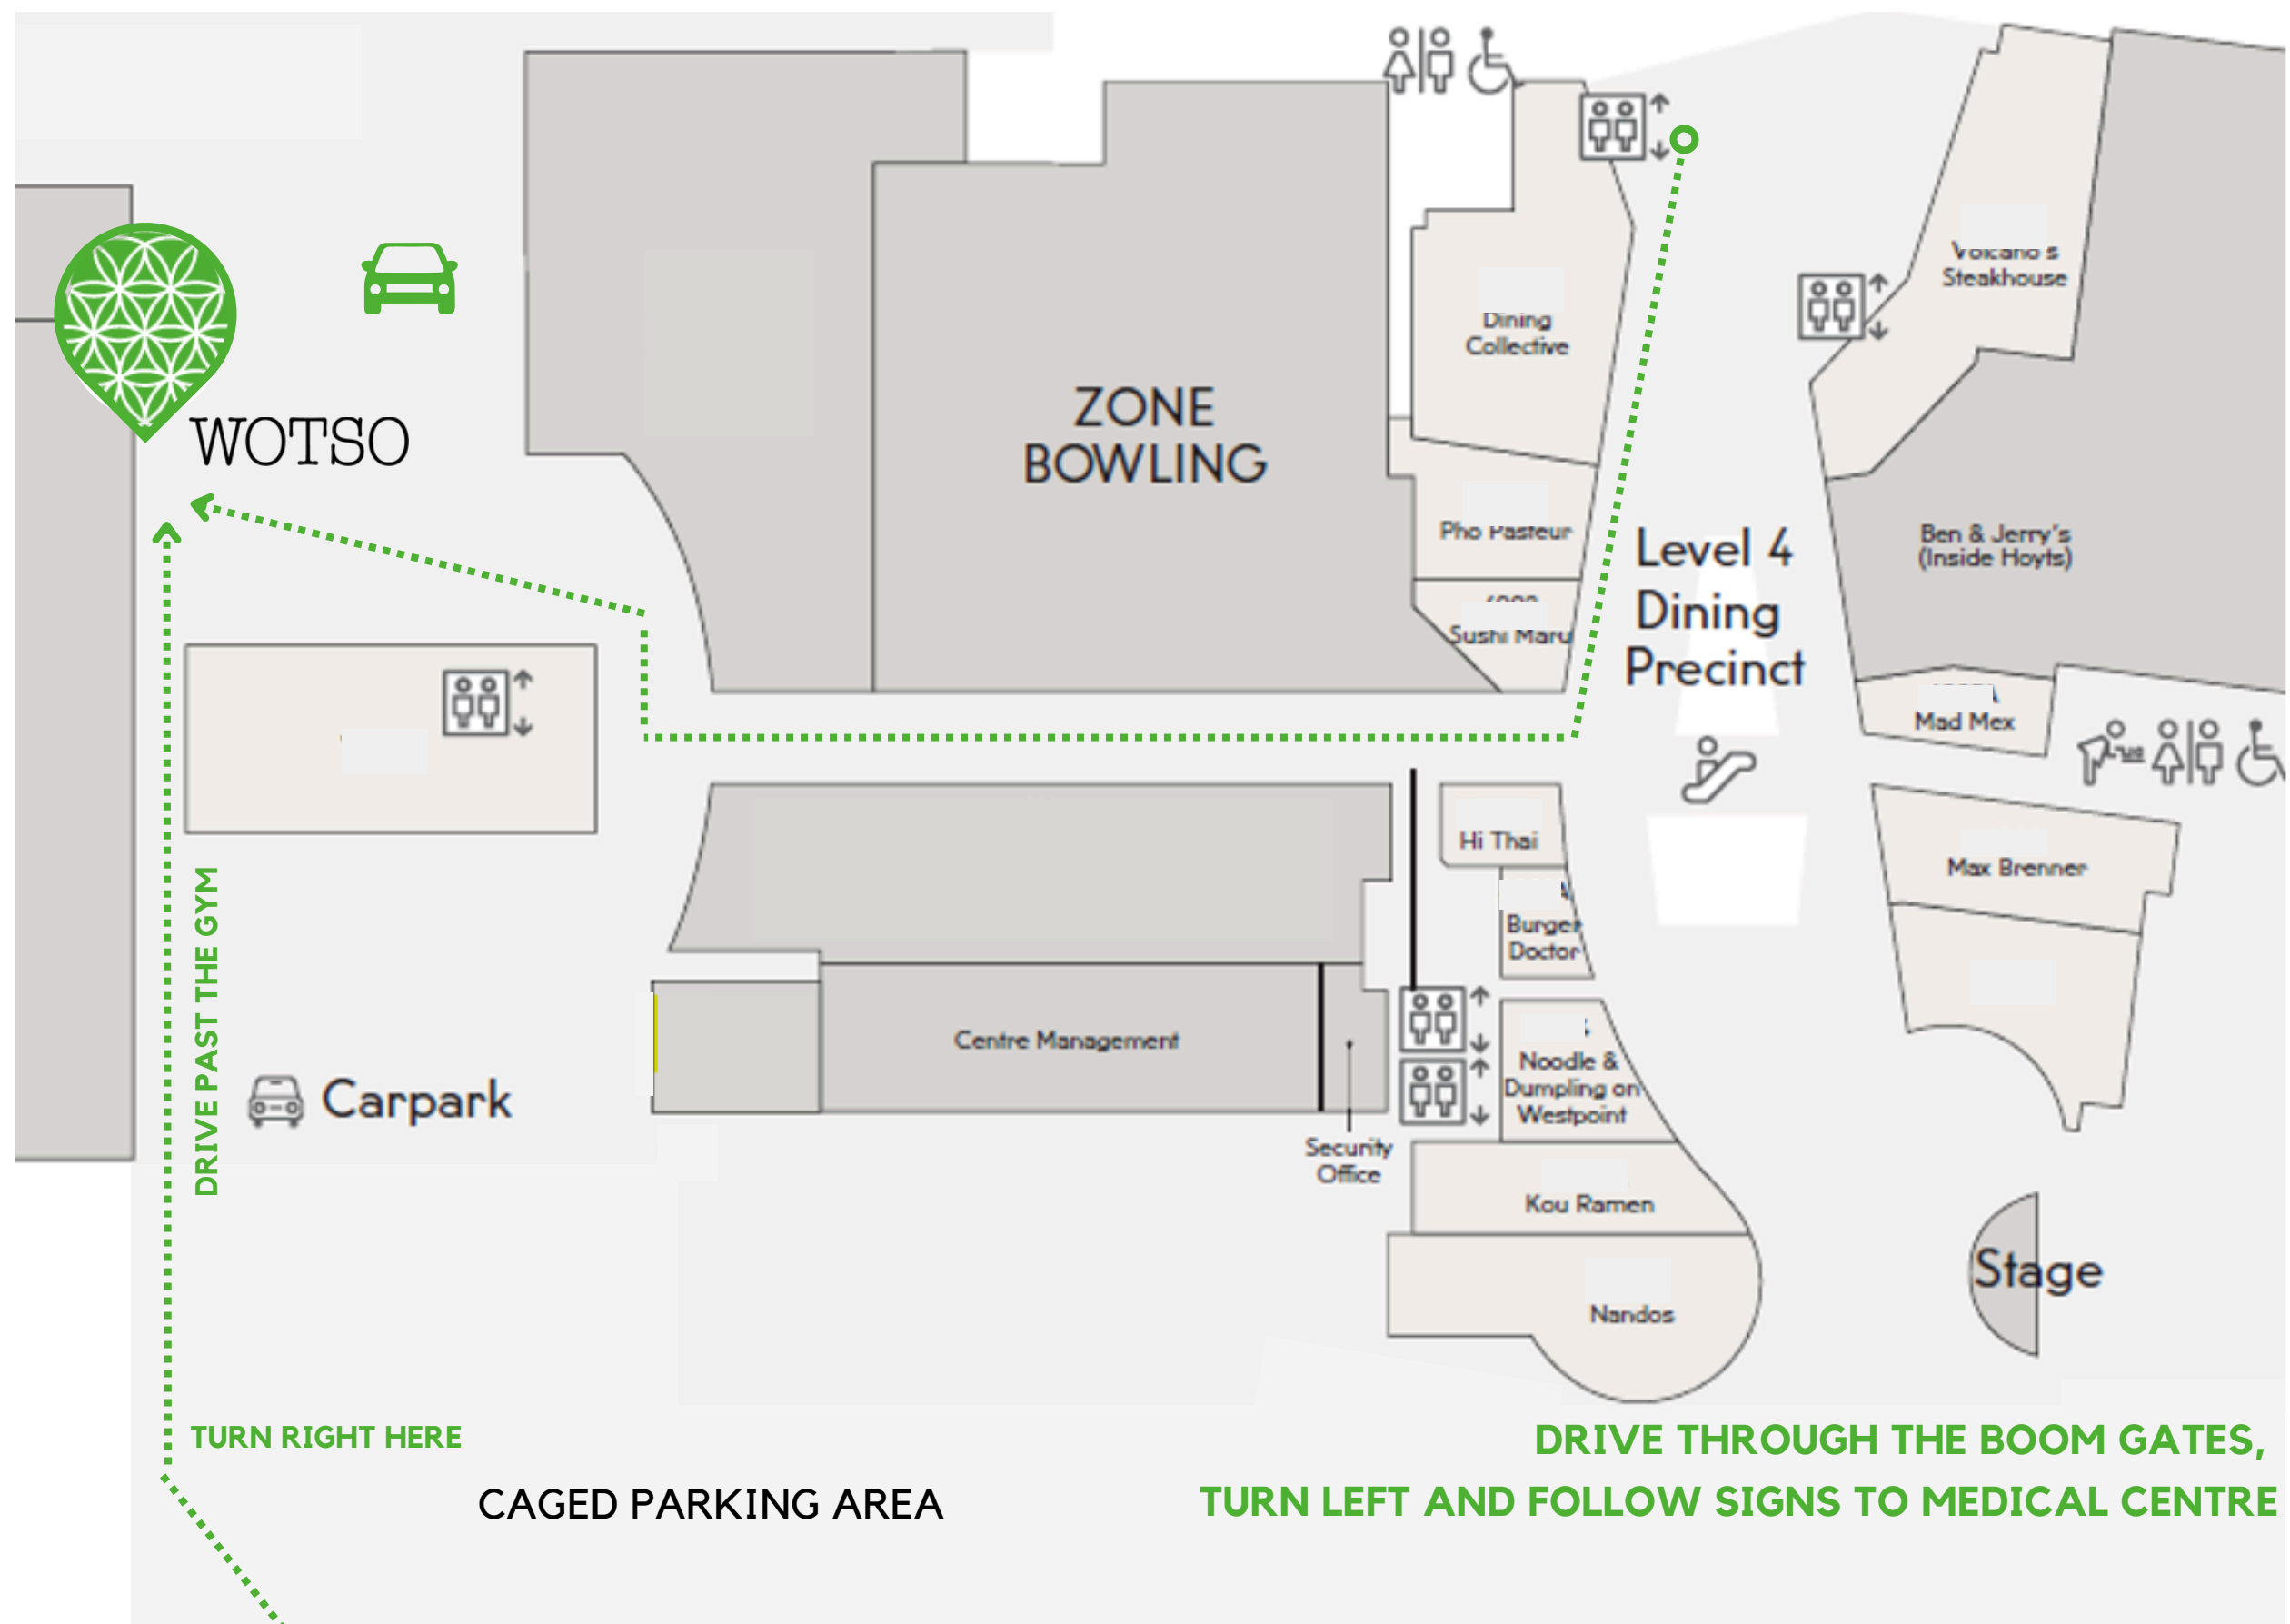

WOTSO

— WORK LOCAL —

WHERE IS WOTSO BLACKTOWN?

HOW TO FIND US

- We're on the L4 rooftop of Westpoint Shopping Centre
- If driving in, enter via ramp off *Alpha Street* Roundabout (opposite Kmart)
- Enter the up ramp and turn left, then follow the signage towards Medical Centre.
- If coming in from the station, head to Level 4 rooftop and follow signs for WOTSO
- *We're also in the directory!*

WHERE TO PARK

1. $6/day parking for members, 3 hours free customer parking. Best parking is Level 4.
   Park right outside WOTSO! Look for "Medical Centre" if you're not sure!

RIDESHARE INFORMATION

1. Nearest pick up/drop off point is outside Chemist Warehouse on Patrick Street.

NEED SOME HELP?

Call reception on **02 8035 2252** or email us at blacktown@wotso.com

**Westpoint Shopping Centre,
17 Patrick St, Blacktown NSW 2148**