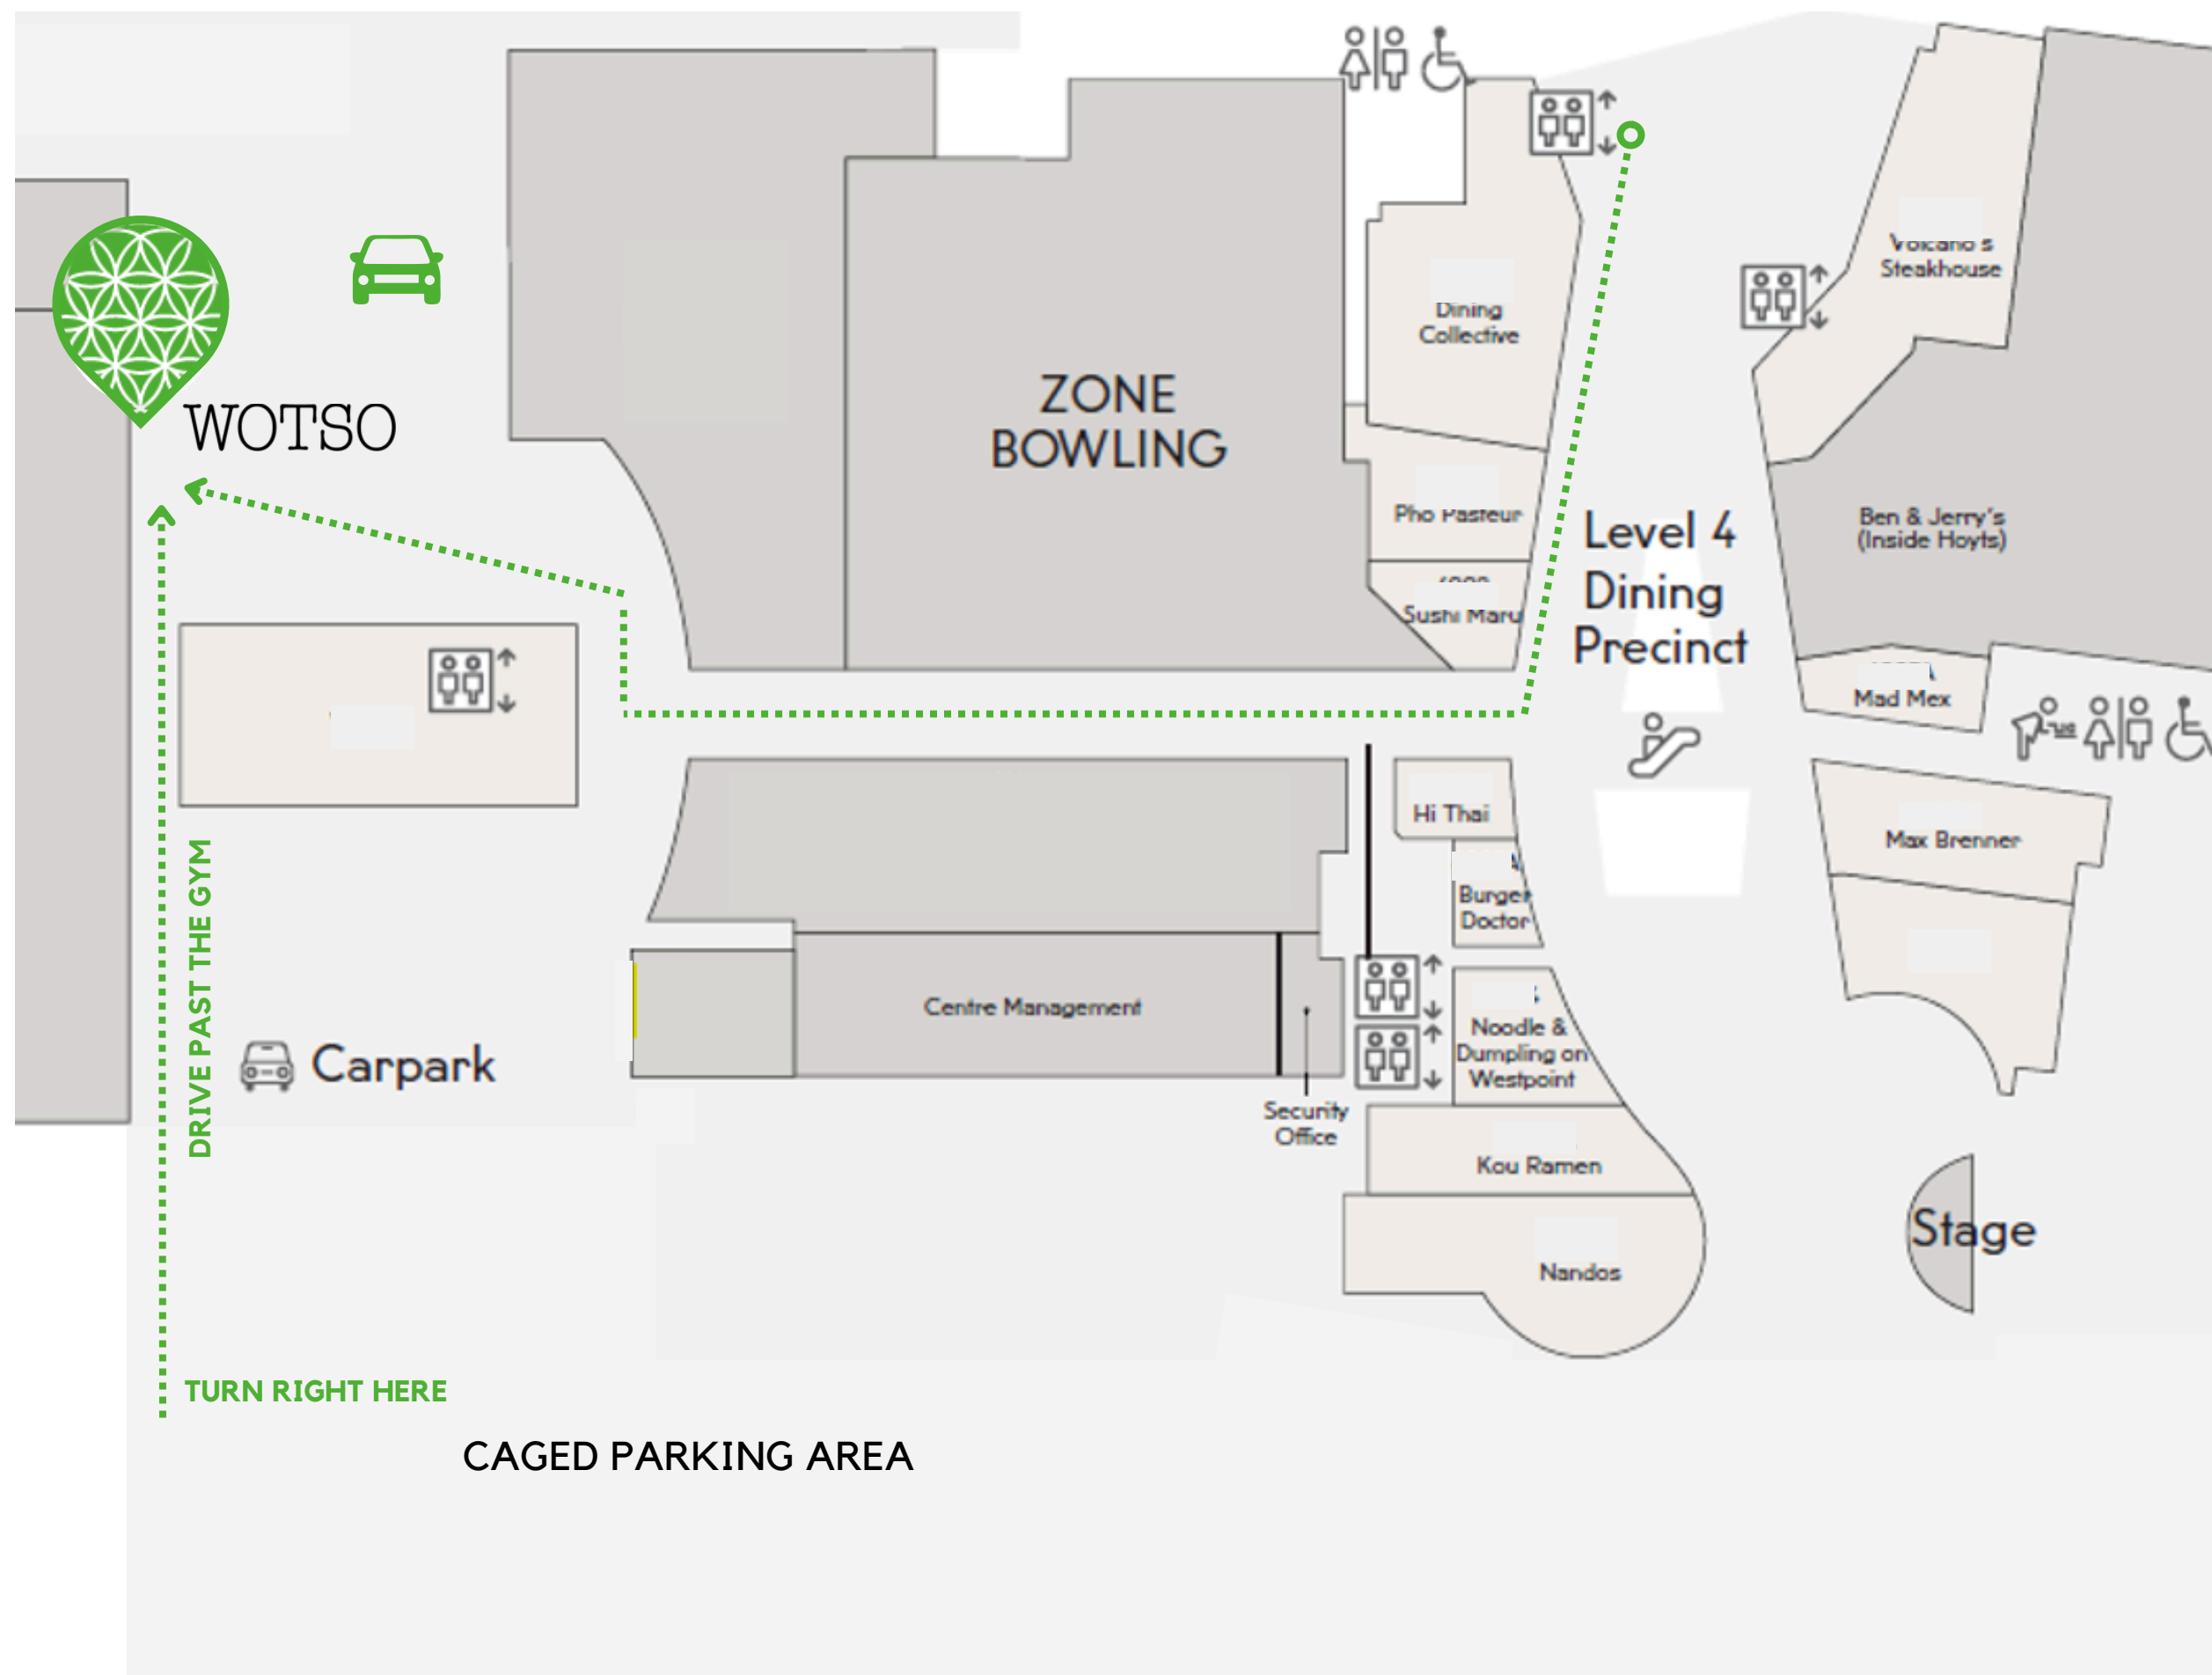

WOTSO

— WORK LOCAL —

WHERE IS WOTSO BLACKTOWN?

HOW TO FIND US

- We're on the L4 rooftop of Westpoint Shopping Centre
- If driving in, enter via ramp off *Alpha Street* Roundabout (opposite Kmart)
- Enter the up ramp and turn left, then follow the signage towards Medical Centre.
- If coming in from the station, head to Level 4 rooftop and follow signs for WOTSO
- *We're also in the directory!*

WHERE TO PARK

1. $6/day parking for members, 3 hours free customer parking. Best parking is Level 4.
   Park right outside WOTSO! Look for "Medical Centre" if you're not sure!

RIDESHARE INFORMATION

1. Nearest pick up/drop off point is outside Chemist Warehouse on Patrick Street.

NEED SOME HELP?

Call reception on **02 8035 2252** or email us at blacktown@wotso.com

**Westpoint Shopping Centre,
17 Patrick St, Blacktown NSW 2148**